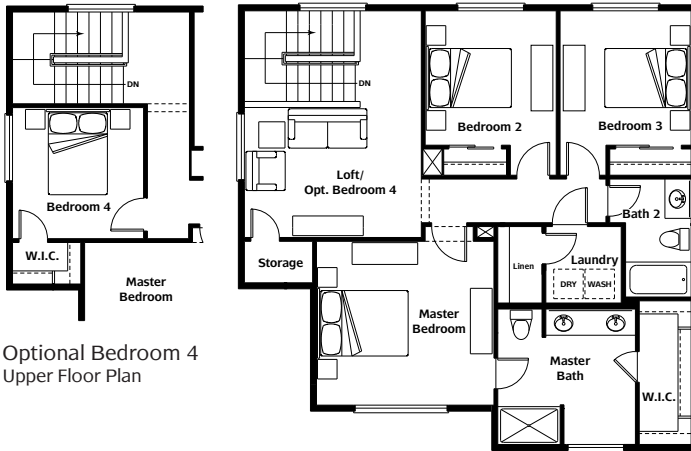

## Pacific Series

3 Bedroom / 2.5 Bath / Loft / 2 Car  
(4 Bedroom Option)

**Nisqually II (1308-0 A)**  
Lap Siding with Shutters

## Pacific Series

3 Bedroom / 2.5 Bath / Loft / 2 Car  
(4 Bedroom Option)

**Nisqually II (1308-0)**  
Upper Floor Plan

Optional Bedroom 4  
Upper Floor Plan

Note: Windows vary  
per exterior elevation.  
See site agent for details.