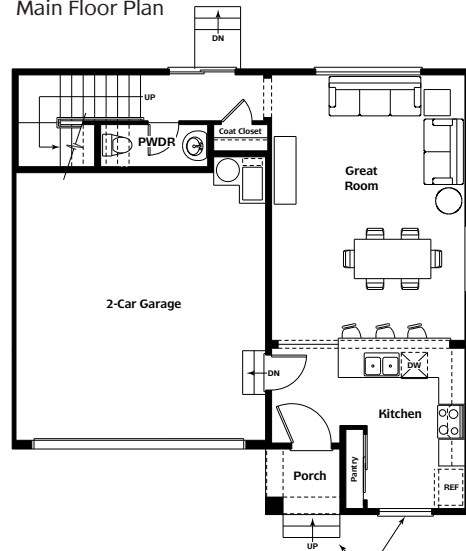

Nisqually II (1308-0)
Main Floor Plan

Note: Porch and windows
vary per exterior elevation.
See site agent for details.

camwest.com

Located just east of Auburn Wy N at 30th St NE in north Auburn

Artist's drawings and home plans are shown here for illustrative purposes only. Actual construction of home exteriors and floor plans may vary per homesite. All prospective buyers and selling agents must visit a site sales representative to verify home plans, details and specific homesite information.